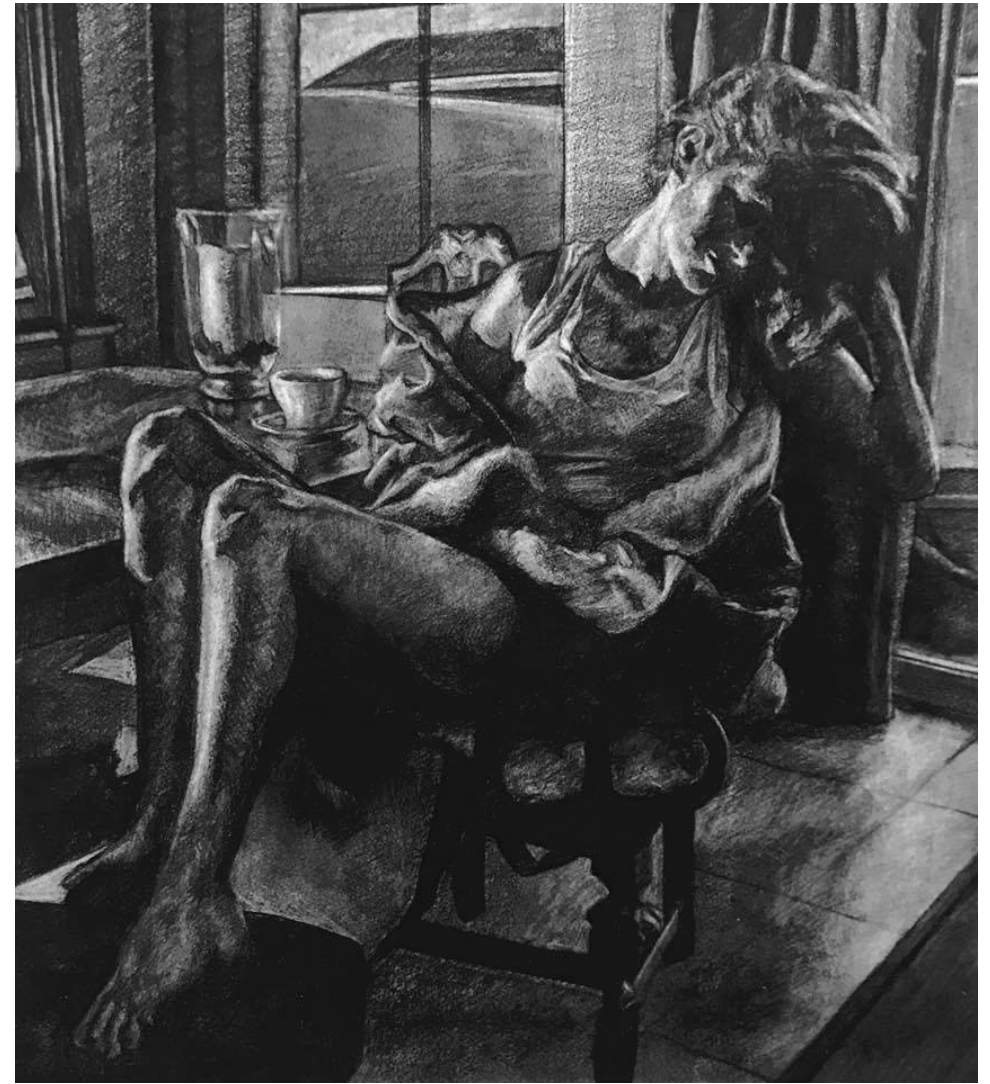

Tyler Griese

Professional Work

Encumbered, Oil on
Canvas, 2018, 44 x 58
in.

Lament, Oil on Canvas,
2018, 58 x 70 in.

Wedding Guests, Oil on Canvas, In-progress,
38 x 44 in.

The Past is Close Behind, Oil on Canvas, 2017, 36 x 54in.

Shelter, Oil on Canvas, 2018,
36 x 48 in.

One More Saturday Night, Charcoal on Paper,
2018, 18 x 24 in.

Suburban Daydream, Charcoal on Paper, 2018, 20 x 23 in.

Vigil, Oil on Canvas, 2017, 40 x 44 in.

Three Fates, Charcoal on
Paper, In Progress, 46 x 60 in.

Separation, Oil on Canvas, 2017, 30 x 40 in.

You're Going to Make Me Lonesome, Oil on Canvas, 2017, 30 x 40 in.

The Night Before, Charcoal on Paper, 2017,
16 x 20 in.

Shelter, Charcoal on Paper, 2017, 16 x 20 in.