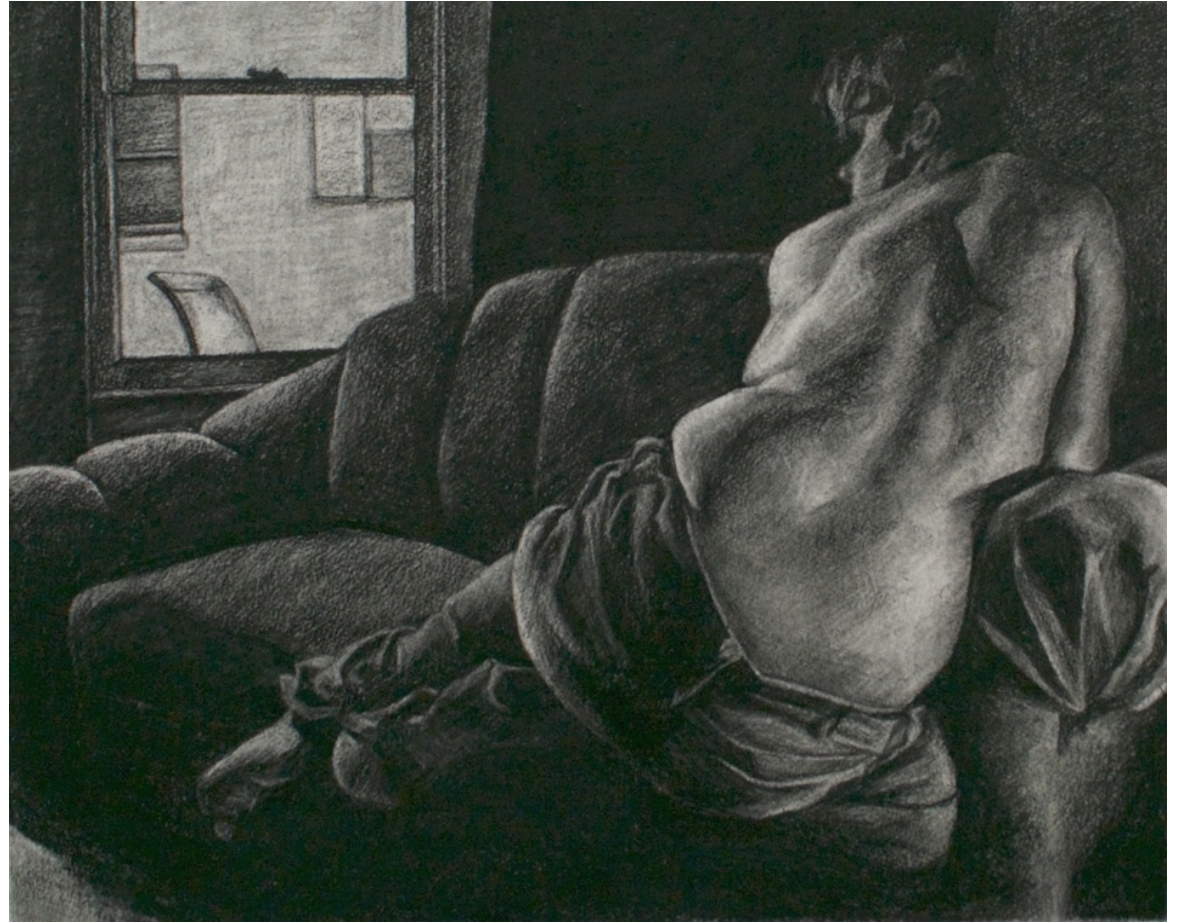

Tyler Griese

Professional Work

Encumbered, Oil on
Canvas, 2018, 44 x 58
in.

Lament, Oil on Canvas,
2018, 58 x 70 in.

Wedding Guests, Oil on Canvas, In-progress,
38 x 44 in.

The Past is Close Behind, Oil on Canvas, 2017, 36 x 54in.

Shelter, Oil on Canvas, 2018,
36 x 48 in.

One More Saturday Night, Charcoal on Paper,
2018, 18 x 24 in.

Suburban Daydream, Charcoal on Paper, 2018, 20 x 23 in.

Vigil, Oil on Canvas, 2017, 40 x 44 in.

Three Fates, Charcoal on
Paper, In Progress, 46 x 60 in.

Separation, Oil on Canvas, 2017, 30 x 40 in.

You're Going to Make Me Lonesome, Oil on Canvas, 2017, 30 x 40 in.

The Night Before, Charcoal on Paper, 2017,
16 x 20 in.

Shelter, Charcoal on Paper, 2017, 16 x 20 in.